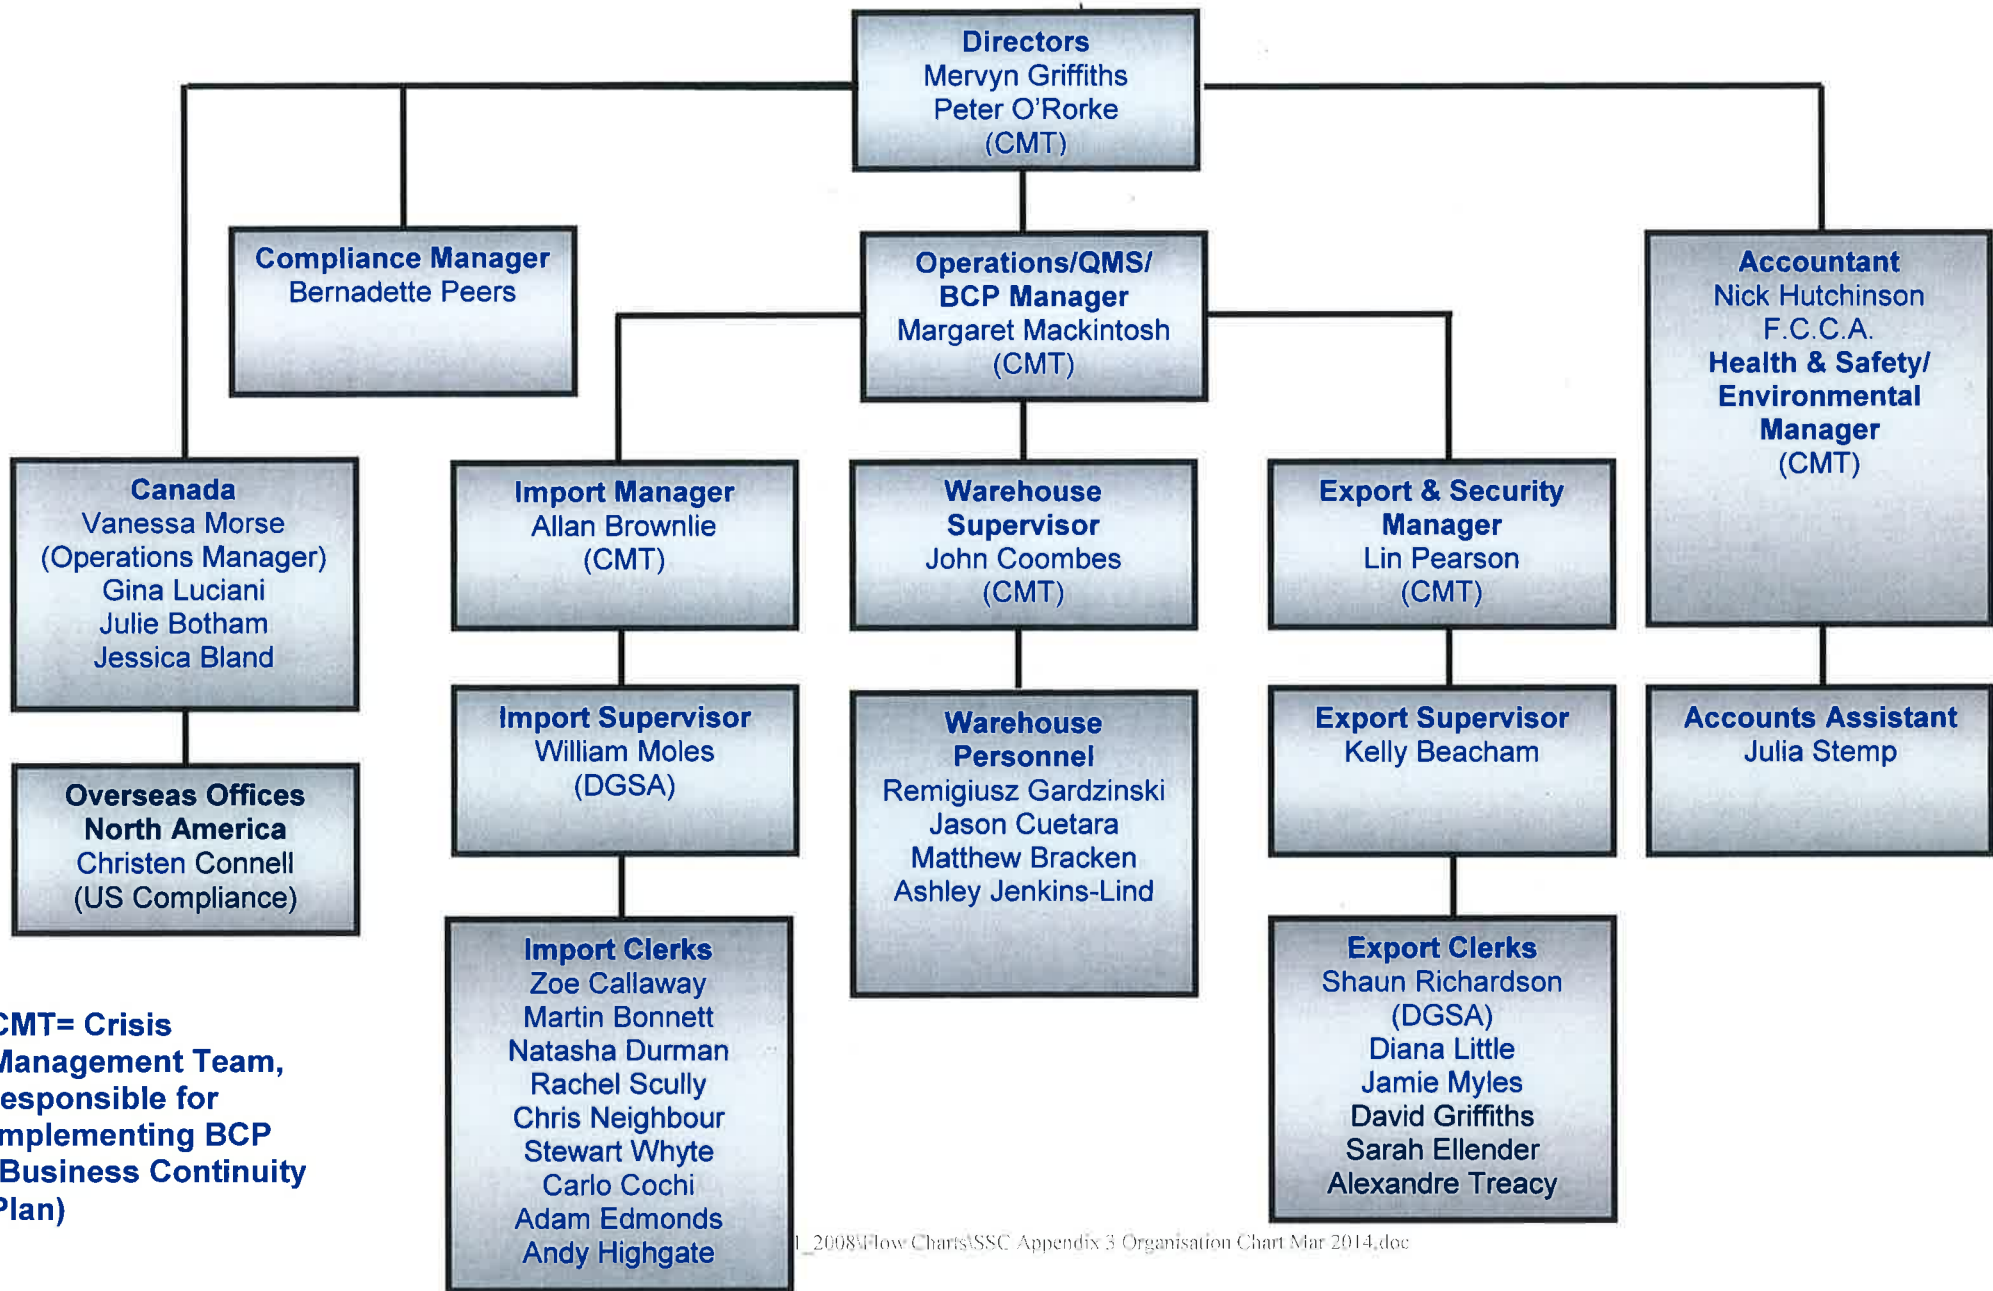

**STRATEGIC SHIPPING COMPANY LIMITED - PERSONNEL ORGANISATION CHART DATE: 28/03/2014**

**CMT= Crisis Management Team, responsible for implementing BCP (Business Continuity Plan)**